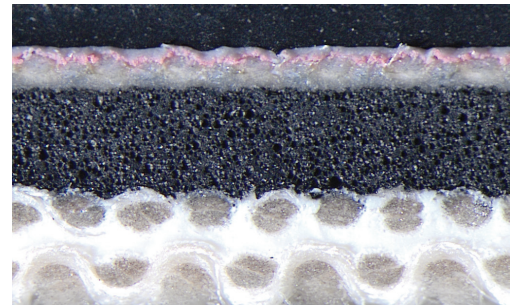

Guiding Value

		Standard
Color:	Black	
Structure:	3 ply	
Surface Roughness Ra*:	0,7 micron	IO LAB TEC 060 - E (internal)
Compressibility @ 0,23 mm*:	2,6 MPa	IO LAB TEC 060 - B (internal)
Thickness +/-0,02 mm*:	1,96 mm	IO LAB TEC 060 - C (internal)

* Average value obtained in accordance with the given standard. Please note that the number of samples tested may differ.

Continental Coated Systems Italy S.p.A
Strada Provinciale 140,
26855 Lodi Vecchio, Italy
www.continental-industry.com/Offsetdrucktücher